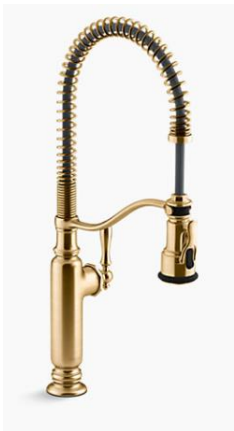

Location: Kitchen Hardware  
Manufacturer: Jeffrey Alexander  
Collection: Sutton 635-160BG  
Color: Brushed Gold  
Dimensions: 6 5/16" CTC  
Price: \$14.78 each

# THE *Lloyd*

Location: Kitchen Pot Filler  
Manufacturer: Kohler  
Collection: Artifacts K-99270-2MB  
Color: Vibrant Brushed Moderne Brass  
Dimensions: 12" W x 9 5/8" H  
Price: \$1,230.10

Location: Kitchen Sink  
Manufacturer: Kohler  
Collection: Strive K-5281-NA  
Color: Stainless Steel  
Dimensions: 32" x 18 5/16" x 9 5/16"  
Price: \$1,020.20